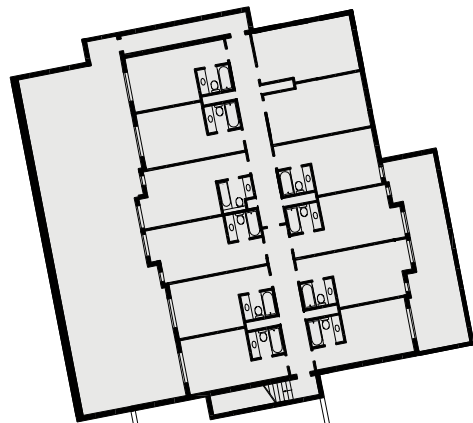

LOWER GROUND FLOOR

THE PARK ROYAL

THE GHOTELS COLLECTION