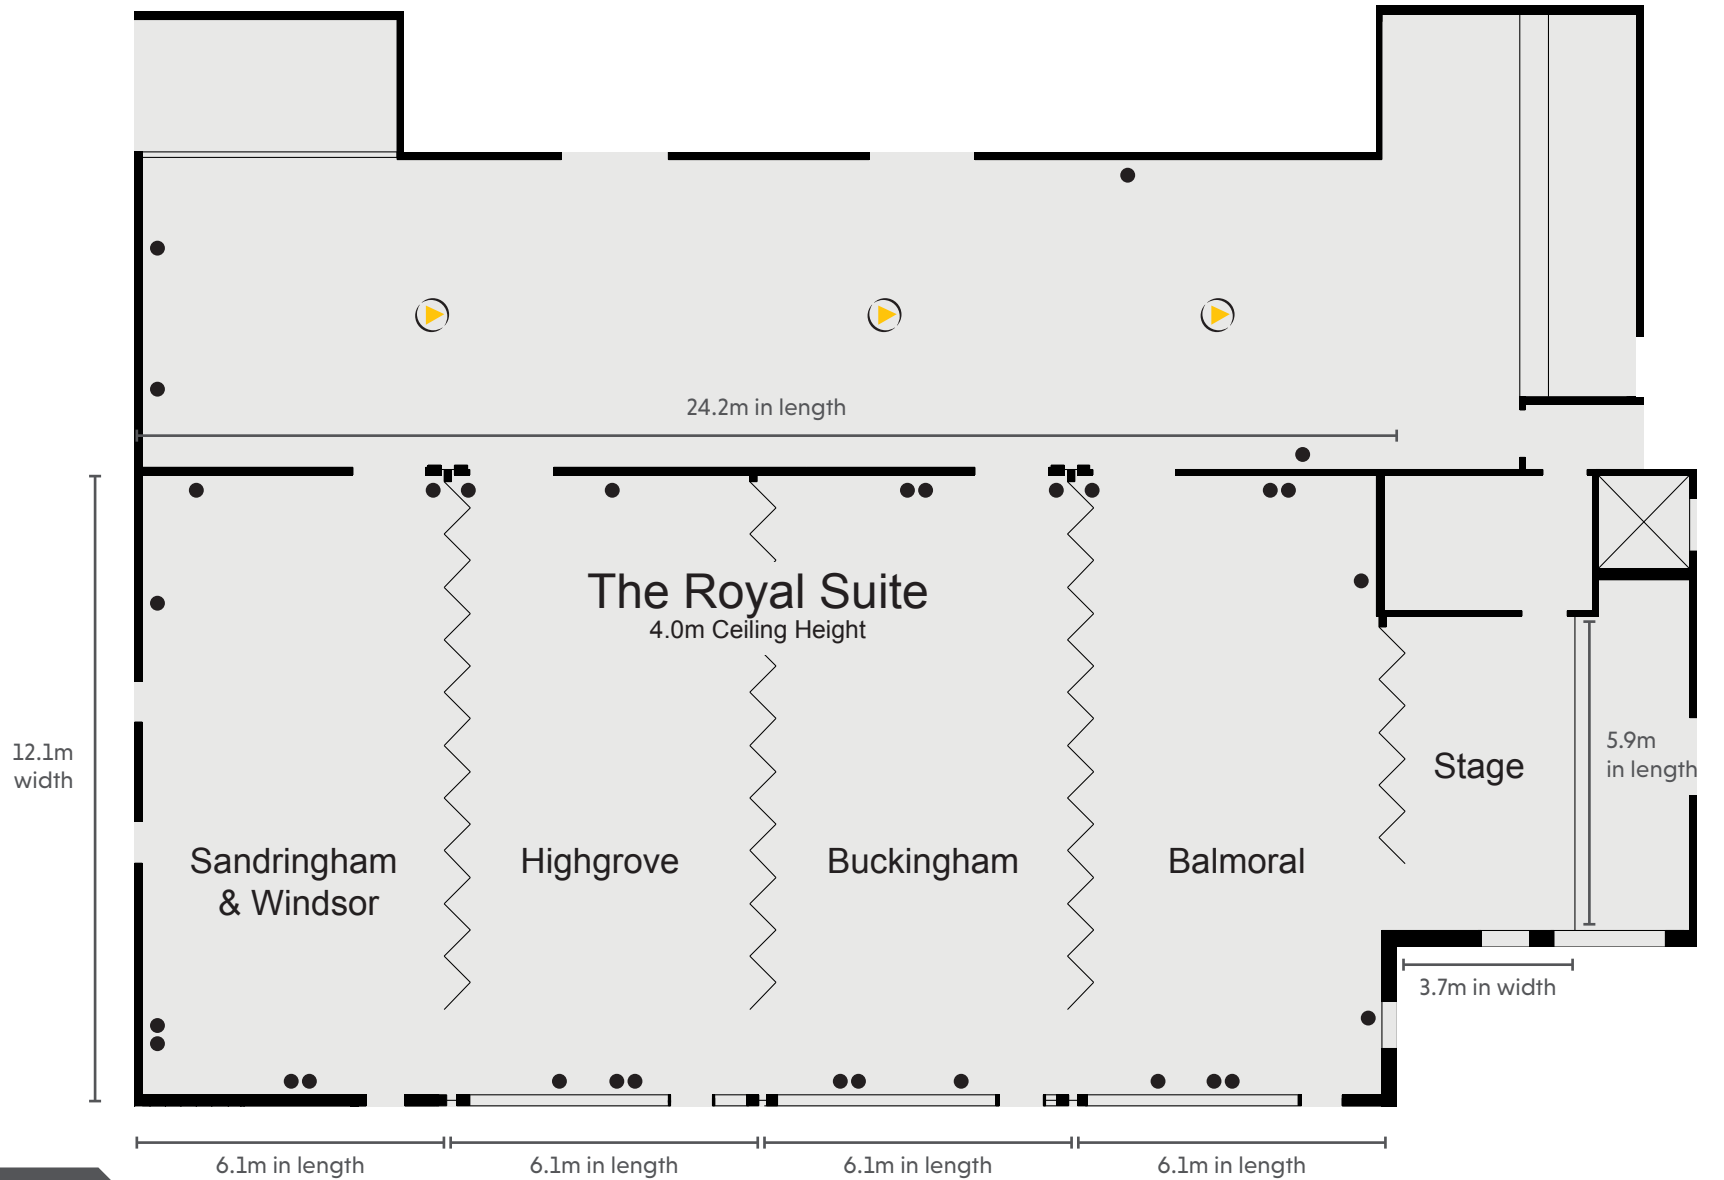

# CAPACITIES

Meeting Room	Dimensions (m) L x W x H	Floor	Theatre	Cabaret	Classroom	Boardroom	Banquet	U-Shape	Dinner Dance
The Royal Suite	24.2 x 12.1 x 4.0	G	400	200	168	n/a	280	n/a	260
Balmoral	6.1 x 12.1 x 4.0	G	70	35	30	27	40	28	n/a
Balmoral & Buckingham	12.1 x 2.1 x 4.0	G	150	70	72	45	120	40	100
Balmoral, Buckingham & Highgrove	18.0 x 12.1 x 4.0	G	240	126	120	n/a	200	n/a	180
The Garden Suite	18.0 x 7.6 x 2.8	LG	140	77	70	n/a	120	n/a	100
Ash	3.6 x 7.6 x 2.8	LG	20	n/a	n/a	15	n/a	n/a	n/a
Ash & Beech	7.2 x 7.6 x 2.8	LG	44	28	22	24	50	22	n/a
Ash, Beech & Cedar	10.8 x 7.6 x 2.8	LG	80	42	36	30	70	30	50
Ash, Beech, Cedar & Maple	10.8 x 7.6 x 2.8	LG	110	56	50	n/a	90	n/a	100
The Willow	4.3 x 11.5 x 2.8	LG	40	21	18	27	n/a	15	n/a
Tatton	4.8 x 6.0 x 2.3	1	18	n/a	n/a	12	n/a	n/a	n/a
Arley	4.3 x 6.2 x 2.3	1	18	n/a	n/a	12	n/a	n/a	n/a
Walton	3.4 x 6.2 x 2.3	1	12	n/a	n/a	10	n/a	n/a	n/a
Marbury	3.4 x 6.2 x 2.3	1	12	n/a	n/a	10	n/a	n/a	n/a

**THE PARK ROYAL**

THE QHOTELS COLLECTION

LOWER GROUND FLOOR

THE PARK ROYAL

THE GHOTELS COLLECTION

GROUND FLOOR

THE PARK ROYAL

THE QHOTELS COLLECTION

**KEY**

- Single 13amp Power Point
- Double 13amp Power Point
- ▶ Natural Light
- ☎ Telephone Socket
- ♿ Wheelchair Access
- ⋈ Partition Wall

**THE PARK ROYAL**

THE QHOTELS COLLECTION

LOWER GROUND FLOOR

**KEY**

- Single 13amp Power Point
- Double 13amp Power Point
- ▶ Natural Light
- ☎ Telephone Socket
- ♿ Wheelchair Access
- ⋈ Partition Wall

**THE PARK ROYAL**

THE GHOTELS COLLECTION

GROUND FLOOR