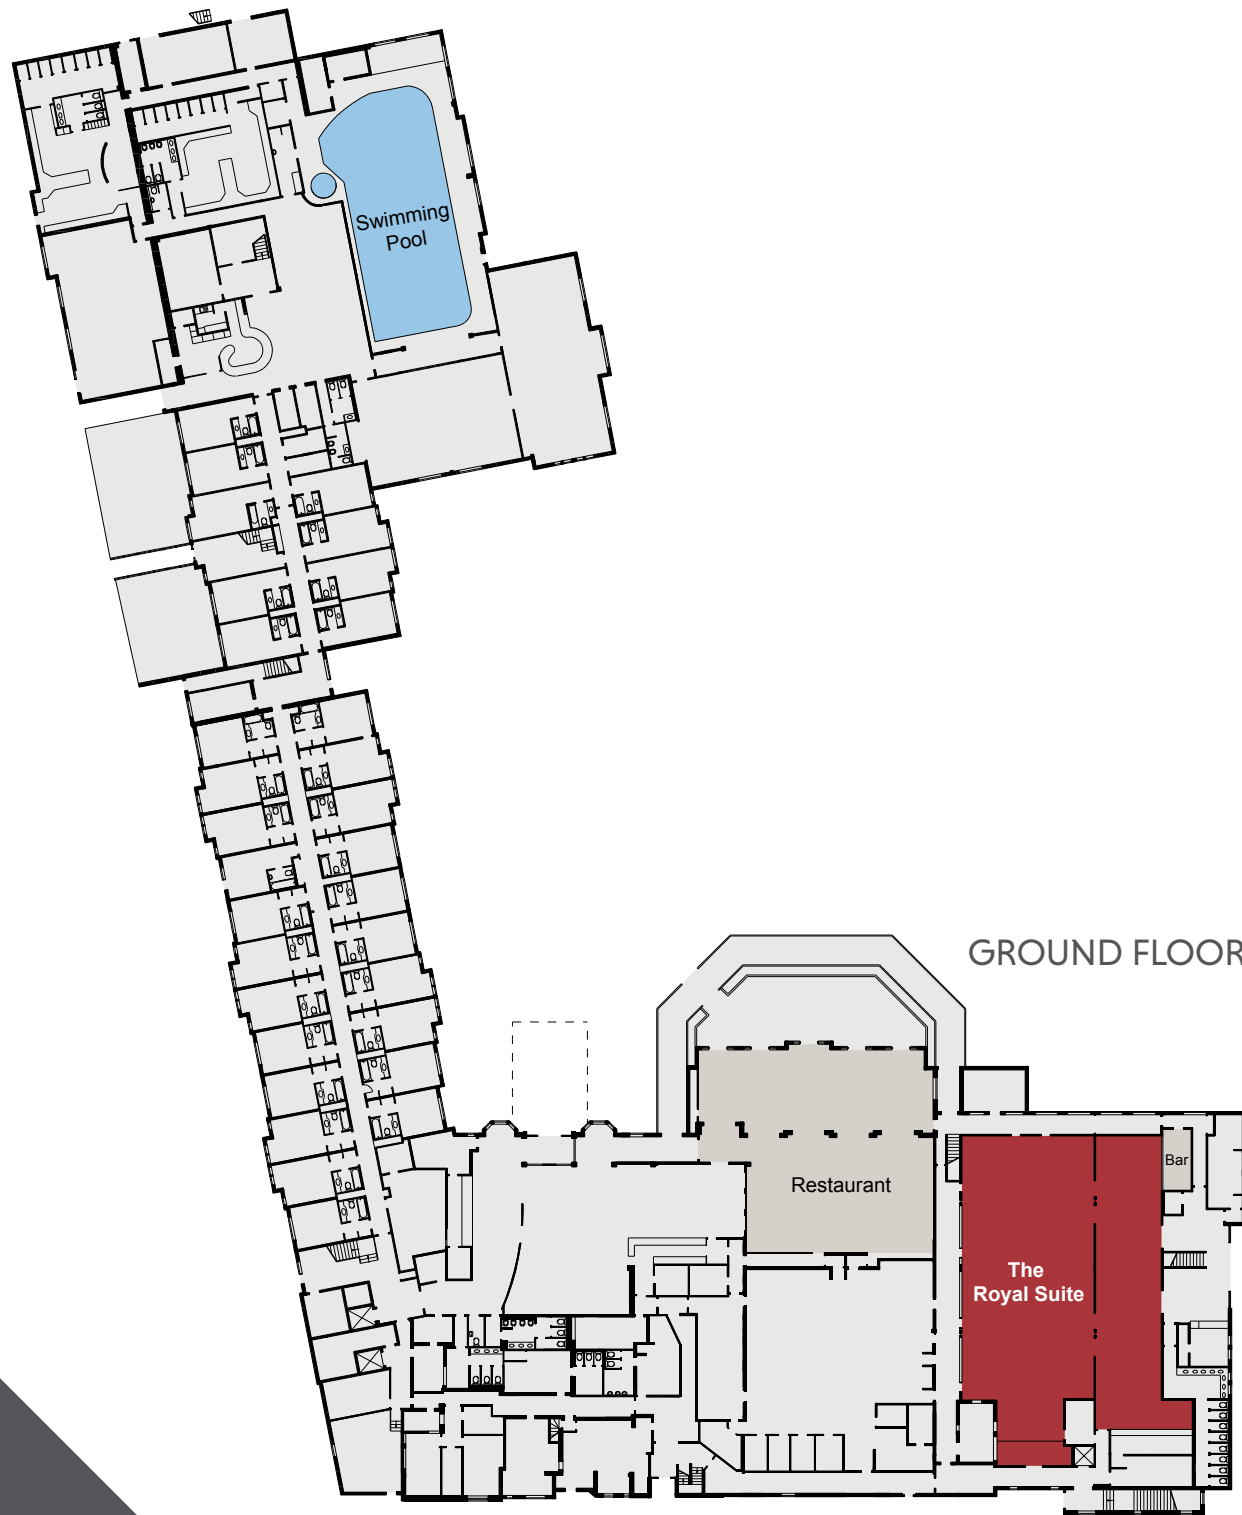

# CAPACITIES

Meeting Room	Dimensions (m) L x W x H	Floor	Theatre	Cabaret	Classroom	Boardroom	Banquet	U-Shape	Dinner Dance
The Royal Suite	24.2 x 12.1 x 4.0	G	400	200	168	n/a	280	n/a	260
Balmoral	6.1 x 12.1 x 4.0	G	70	35	30	27	40	28	n/a
Balmoral & Buckingham	12.1 x 2.1 x 4.0	G	150	70	72	45	120	40	100
Balmoral, Buckingham & Highgrove	18.0 x 12.1 x 4.0	G	240	126	120	n/a	200	n/a	180
The Garden Suite	18.0 x 7.6 x 2.8	LG	140	77	70	n/a	120	n/a	100
Ash	3.6 x 7.6 x 2.8	LG	20	n/a	n/a	15	n/a	n/a	n/a
Ash & Beech	7.2 x 7.6 x 2.8	LG	44	28	22	24	50	22	n/a
Ash, Beech & Cedar	10.8 x 7.6 x 2.8	LG	80	42	36	30	70	30	50
Ash, Beech, Cedar & Maple	10.8 x 7.6 x 2.8	LG	110	56	50	n/a	90	n/a	100
The Willow	4.3 x 11.5 x 2.8	LG	40	21	18	27	n/a	15	n/a
Tatton	4.8 x 6.0 x 2.3	1	18	n/a	n/a	12	n/a	n/a	n/a
Arley	4.3 x 6.2 x 2.3	1	18	n/a	n/a	12	n/a	n/a	n/a
Walton	3.4 x 6.2 x 2.3	1	12	n/a	n/a	10	n/a	n/a	n/a
Marbury	3.4 x 6.2 x 2.3	1	12	n/a	n/a	10	n/a	n/a	n/a

**THE PARK ROYAL**

THE QHOTELS COLLECTION

LOWER GROUND FLOOR

THE PARK ROYAL

THE GHOTELS COLLECTION

GROUND FLOOR

THE PARK ROYAL

THE QHOTELS COLLECTION

**KEY**

- Single 13amp Power Point
- Double 13amp Power Point
- ▶ Natural Light
- ☎ Telephone Socket
- ♿ Wheelchair Access
- ⋈ Partition Wall

**THE PARK ROYAL**

THE QHOTELS COLLECTION

LOWER GROUND FLOOR

**KEY**

- Single 13amp Power Point
- Double 13amp Power Point
- ▶ Natural Light
- ☎ Telephone Socket
- ♿ Wheelchair Access
- ⋈ Partition Wall

**THE PARK ROYAL**

THE GHOTELS COLLECTION

GROUND FLOOR