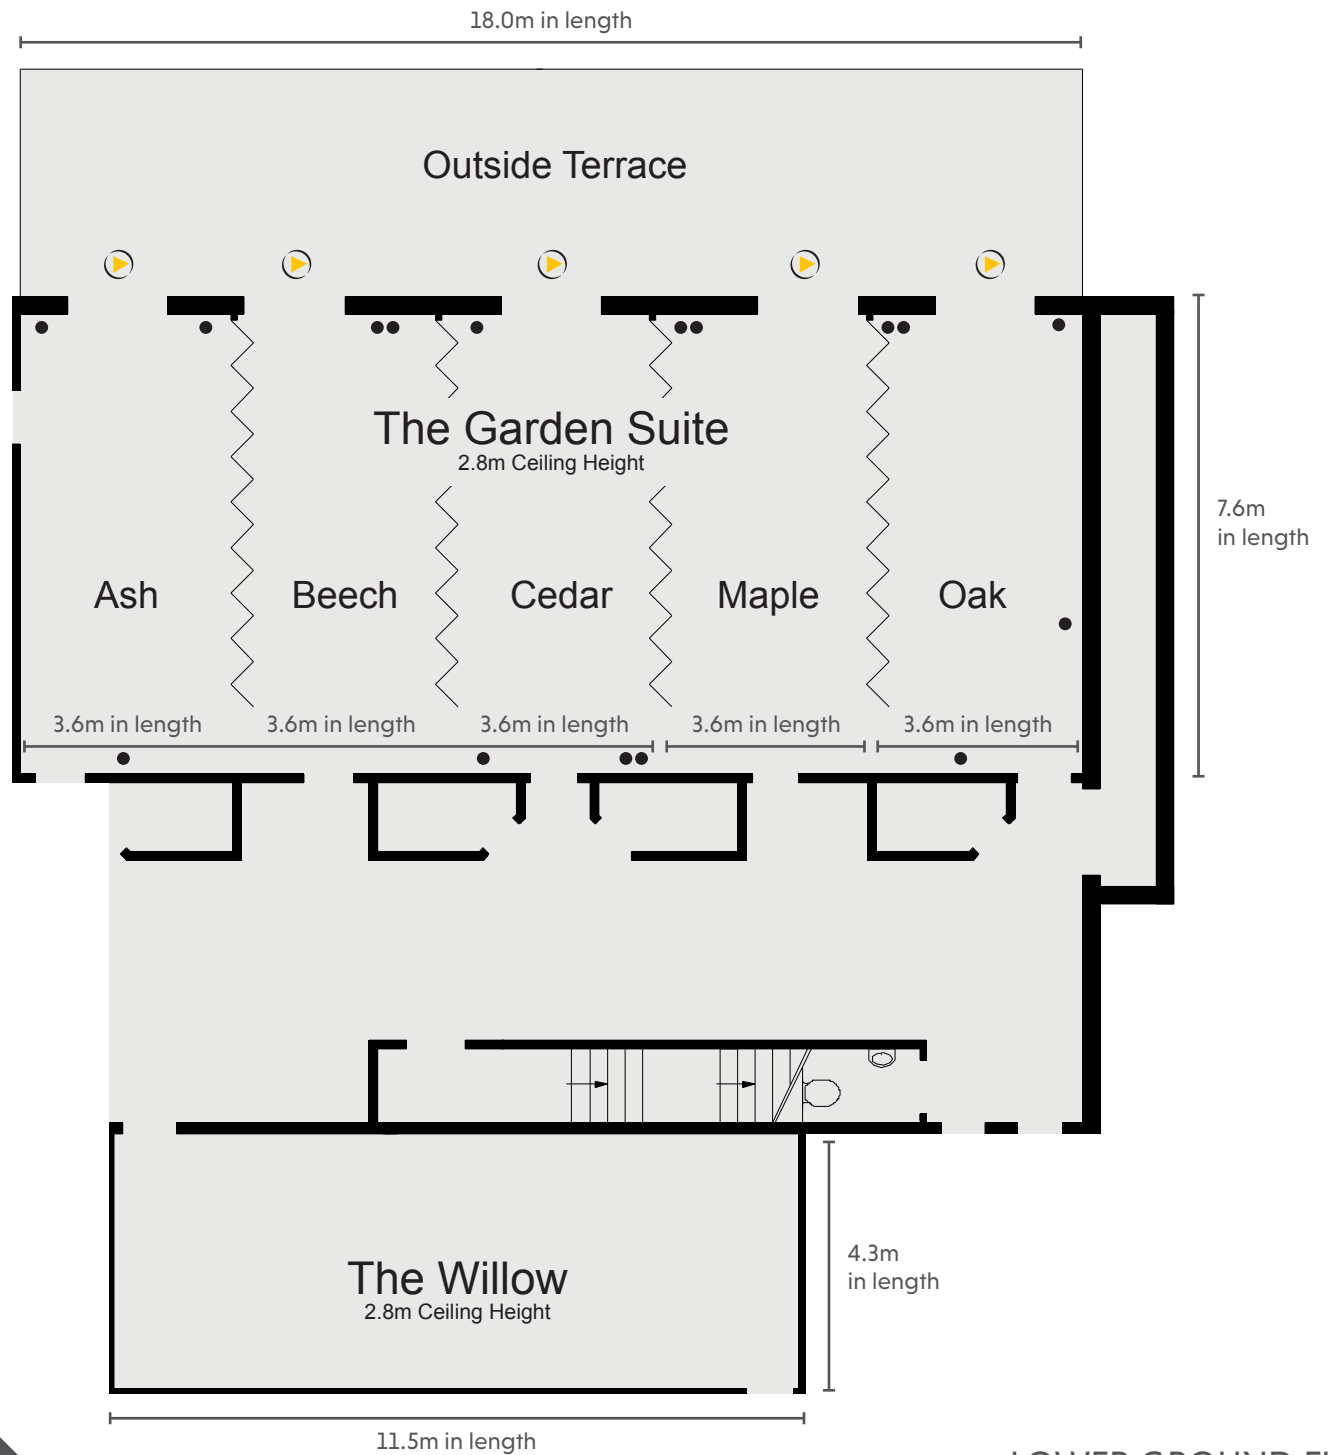

# CAPACITIES

Meeting Room	Dimensions (m) L x W x H	Floor	Theatre	Cabaret	Classroom	Boardroom	Banquet	U-Shape	Dinner Dance
The Royal Suite	24.2 x 12.1 x 4.0	G	400	200	168	n/a	280	n/a	260
Balmoral	6.1 x 12.1 x 4.0	G	70	35	30	27	40	28	n/a
Balmoral & Buckingham	12.1 x 2.1 x 4.0	G	150	70	72	45	120	40	100
Balmoral, Buckingham & Highgrove	18.0 x 12.1 x 4.0	G	240	126	120	n/a	200	n/a	180
The Garden Suite	18.0 x 7.6 x 2.8	LG	140	77	70	n/a	120	n/a	100
Ash	3.6 x 7.6 x 2.8	LG	20	n/a	n/a	15	n/a	n/a	n/a
Ash & Beech	7.2 x 7.6 x 2.8	LG	44	28	22	24	50	22	n/a
Ash, Beech & Cedar	10.8 x 7.6 x 2.8	LG	80	42	36	30	70	30	50
Ash, Beech, Cedar & Maple	10.8 x 7.6 x 2.8	LG	110	56	50	n/a	90	n/a	100
The Willow	4.3 x 11.5 x 2.8	LG	40	21	18	27	n/a	15	n/a
Tatton	4.8 x 6.0 x 2.3	1	18	n/a	n/a	12	n/a	n/a	n/a
Arley	4.3 x 6.2 x 2.3	1	18	n/a	n/a	12	n/a	n/a	n/a
Walton	3.4 x 6.2 x 2.3	1	12	n/a	n/a	10	n/a	n/a	n/a
Marbury	3.4 x 6.2 x 2.3	1	12	n/a	n/a	10	n/a	n/a	n/a

**THE PARK ROYAL**

THE QHOTELS COLLECTION

LOWER GROUND FLOOR

THE PARK ROYAL

THE GHOTELS COLLECTION

GROUND FLOOR

THE PARK ROYAL

THE QHOTELS COLLECTION

**KEY**

- Single 13amp Power Point
- Double 13amp Power Point
- ▶ Natural Light
- ☎ Telephone Socket
- ♿ Wheelchair Access
- ⋈ Partition Wall

**THE PARK ROYAL**

THE QHOTELS COLLECTION

LOWER GROUND FLOOR

**KEY**

- Single 13amp Power Point
- Double 13amp Power Point
- ▶ Natural Light
- ☎ Telephone Socket
- ♿ Wheelchair Access
- ⋈ Partition Wall

**THE PARK ROYAL**

THE GHOTELS COLLECTION

GROUND FLOOR